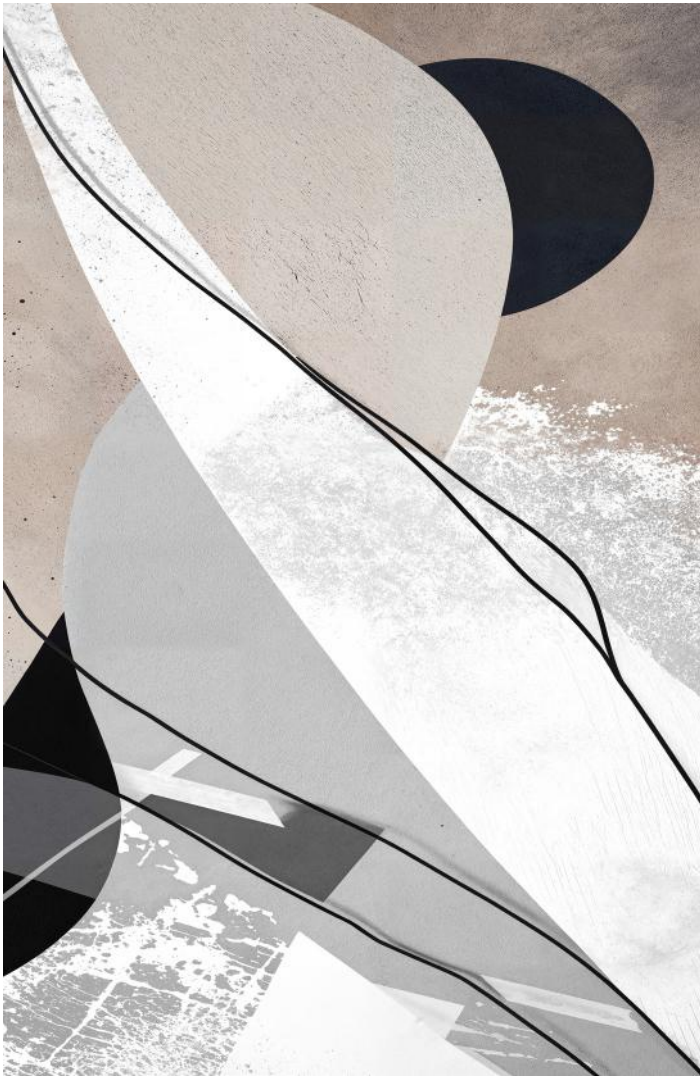

Dynamic brushstrokes and fluid washes evoke a sense of movement and energy, as if revealing a secret universe beneath the surface of reality. This painting sparks imagination and invites an introspective journey through hidden dimensions of the inner and outer world.

Like traces of movement through time, the elements of the painting resemble calligraphy in motion. This piece carries a meditative dimension, inviting the viewer to lose themselves in the moment.

CELESTIAL RHYTHM