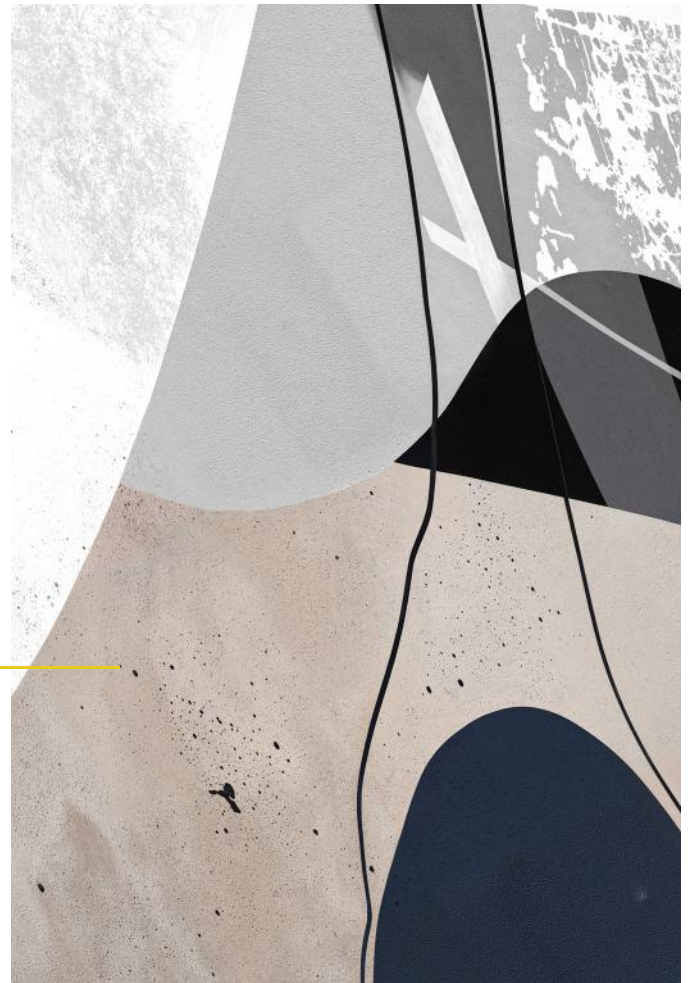

PLAYFUL ENERGY

BASIC INFORMATION •

Code • 13.025.70

In "Playful Energy", elegance meets rhythm through refined abstract shapes that intertwine in harmony. Flowing lines act as conductors of the composition, guiding the eye through a spectrum of textures and contrasts.

The dominant palette of pastel beige, deep navy, and graphite black evokes a sense of calm, while the subtle dynamism of the black lines injects a spark of energy. This composition radiates balance and ease, making it an ideal choice for modern interiors and workspaces seeking a discreet yet striking artistic presence.