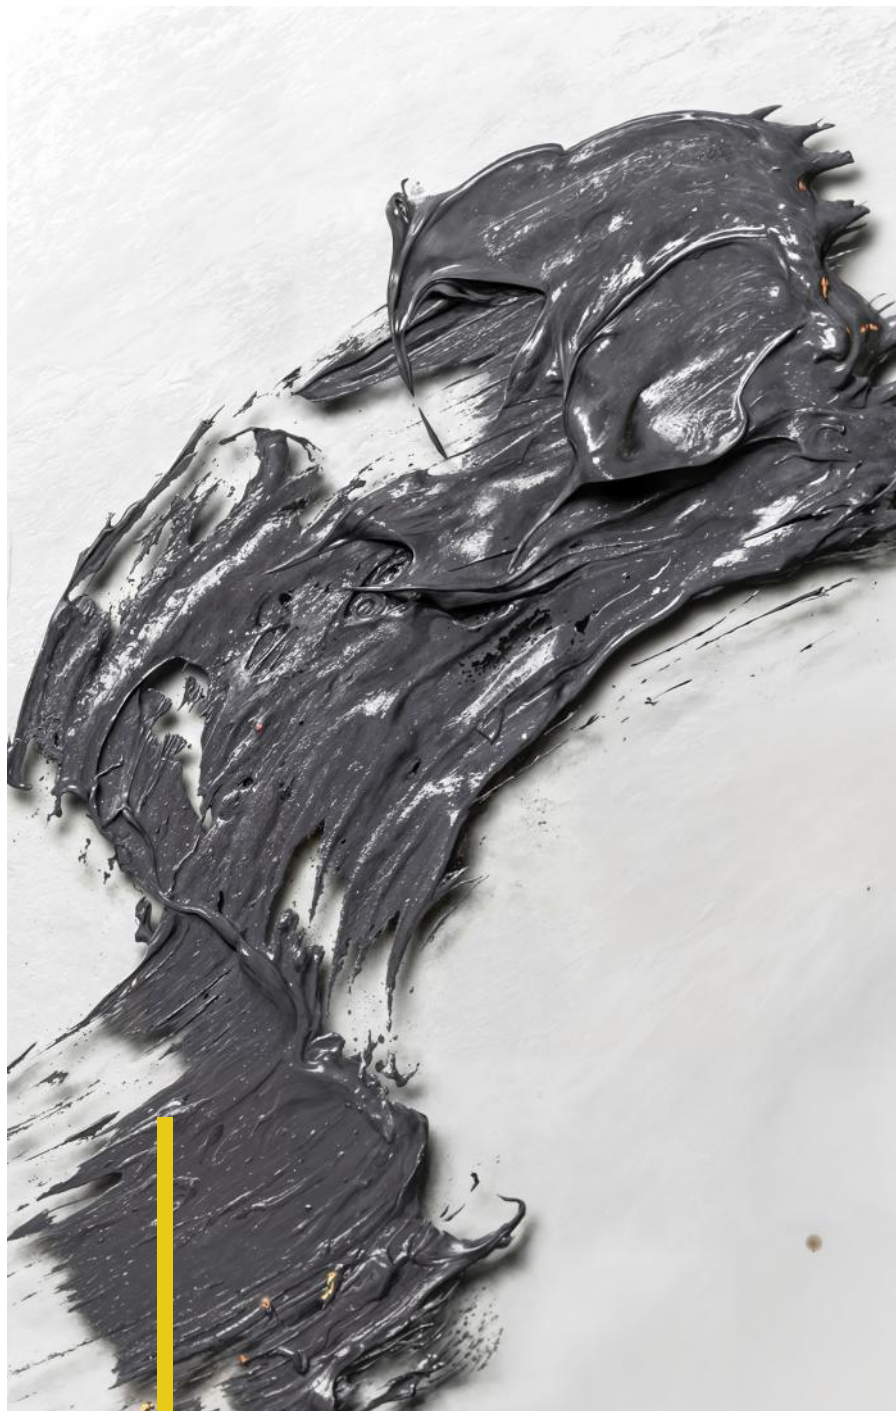

BASIC INFORMATION •
Code • 13.025.46

"Subtle Energy" uses a rich, almost sculptural texture of dark masses on a light background to depict the dynamics unfolding beneath the surface. Dense, wave-like lines of black pigment create a sense of organic movement—as if energy is caught in a moment of transformation.

The visual silence of the white background enhances the contrast and emphasizes the power of the form. This painting invites the viewer to feel what is unseen—the subtle vibrations that influence our thoughts, emotions, and intuition.